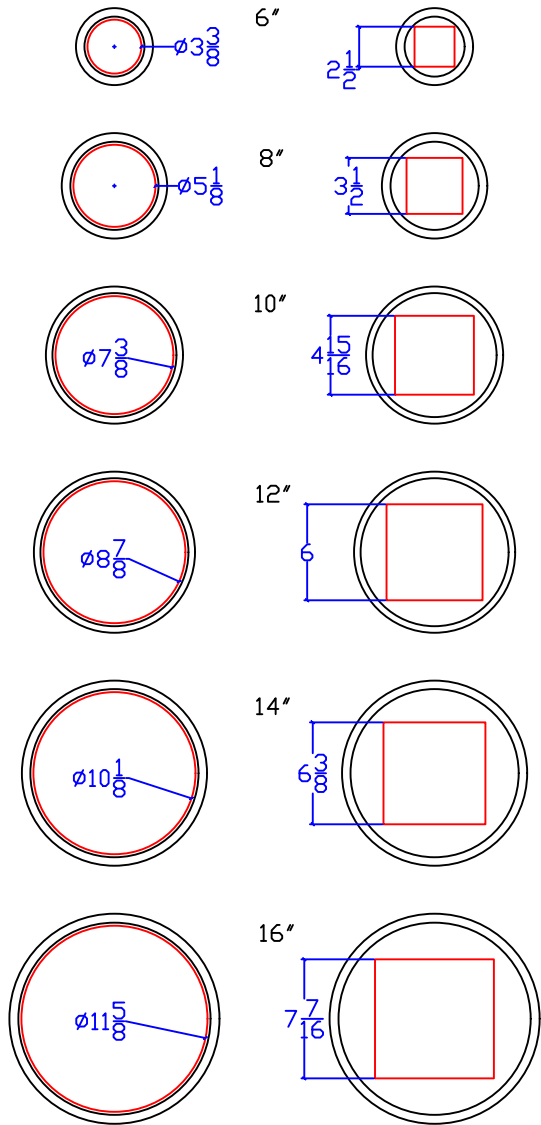

Measurements indicate the largest square or round post that will be accepted in each size of round tapered column

310 6th Street
 Townsend, MT 59644
 (888) 459-9965
 americanporch.com
 info@americanporch.com

Product Name:	Round Tapered Columns
Product #:	
Product Description:	