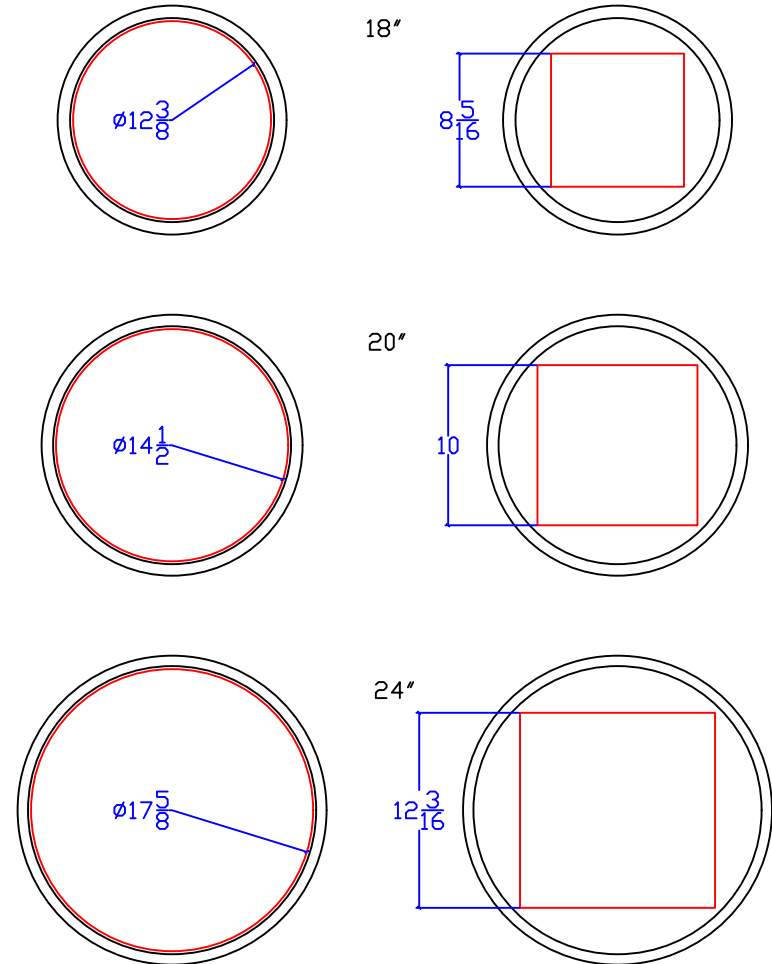

Measurements indicate the largest square or round post that will be accepted in each size of round tapered column

310 6th Street
 Townsend, MT 59644
 (888) 459-9965
 americanporch.com
 info@americanporch.com

Product Name:	Round Tapered Columns
Product #:	
Product Description:	