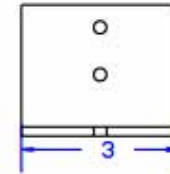

RK 200

RK 202 and RK 204

RK 206

RK 208

NOTE: on the RK 208 - there are 2 holes on the bottom of each plate
 2 threaded holes on the bottom plates; and 4 holes 1/4"
 on the bottom of the top plates

310 6th Street
 Townsend, MT 59644