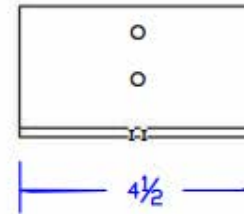

RK 200

RK 202 and RK 204

RK 206

RK 208

NOTE: on the RK 208 - there are 2 holes on the bottom of each plate
 2 threaded holes on the bottom plates; and 4 holes 1/4"
 on the bottom of the top plates

310 6th Street
 Townsend, MT 59644