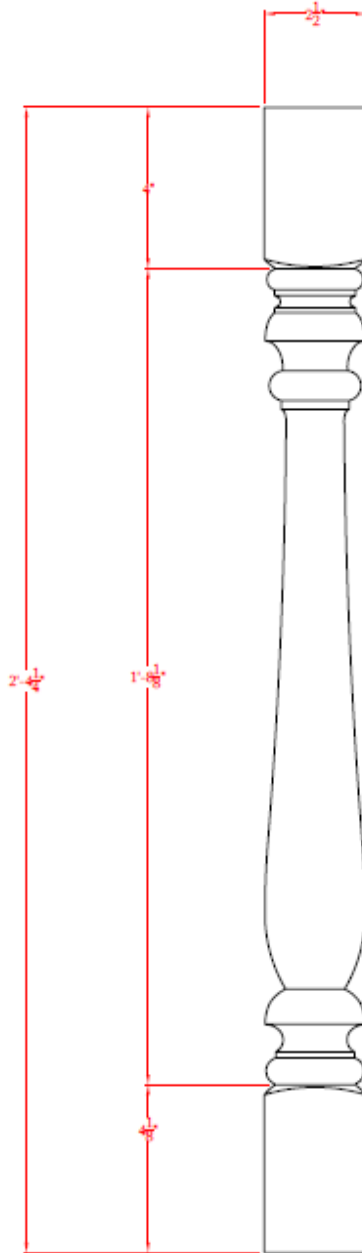

**NOTE:**  
 MAXIMUM CENTER-TO-CENTER  
 DISTANCE TO MEET 4" CODE = 5 1/2"

**ELEVATION 01**  
 SCALE: 3" = 1'-0"

310 6<sup>th</sup> STREET  
 TOWNSEND, MT 59644  
 PHONE: (888) 459-9965

**GENERAL NOTES:**

**PRODUCT NAME:**

2 1/2" Poly Spindle

**PRODUCT #:**

BAL 103-28

**PRODUCT DESCRIPTION:**

2 1/2" x 28" Poly Spindle