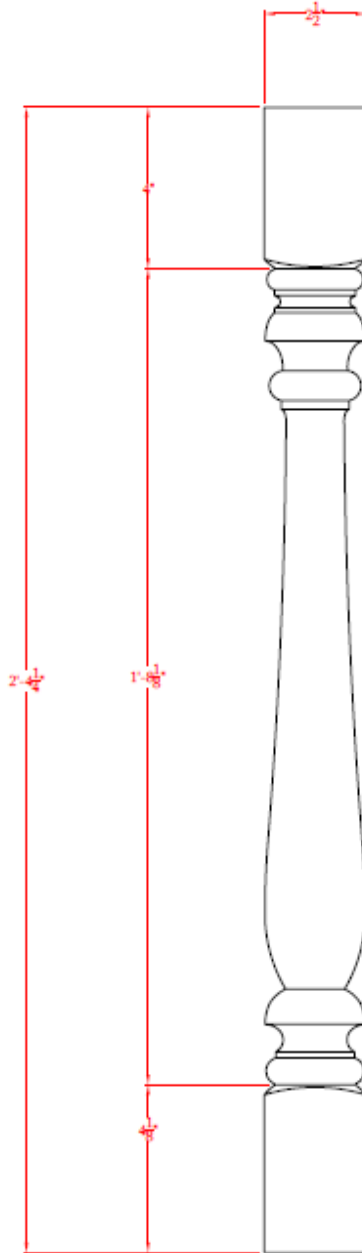

NOTE:
 MAXIMUM CENTER-TO-CENTER
 DISTANCE TO MEET 4" CODE = 5 1/2"

ELEVATION 01
 SCALE: 3" = 1'-0"

310 6th STREET
 TOWNSEND, MT 59644
 PHONE: (888) 459-9965

GENERAL NOTES:

1. All products are drawn for presentation purpose only therefore image may vary slightly from actual image part.
2. American Porch, LLC reserves the right to change any product design at any time without notification.
3. American Porch, LLC makes no guarantee of suitability on any specific application. Choice of dimensions, quantities, and designs are the sole responsibility of the customer.

PRODUCT NAME:

2 1/2" Poly Spindle

PRODUCT #:

BAL 103-28

PRODUCT DESCRIPTION:

2 1/2" x 28" Poly Spindle