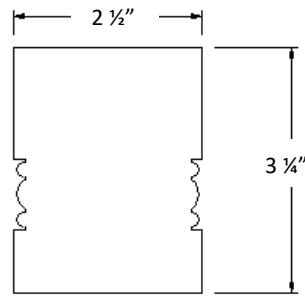

FLAT BOTTOM RAIL

SKIRT

**MATERIAL:** WESTERN CEDAR

**GENERAL NOTES:**  
 - ALL CUSTOM MANUFACTURED  
 AND/OR MODIFIED STANDARD  
 PRODUCTS ARE NON-REFUNDABLE.

310 6<sup>TH</sup> STREET  
 TOWNSEND, MT 59644  
 PHONE: (888) 459-9965

|                             |                            |
|-----------------------------|----------------------------|
| <b>PRODUCT NAME:</b>        | 4-inch 4 Piece Rail System |
| <b>PRODUCT #:</b>           | 4.4RailWC                  |
| <b>PRODUCT DESCRIPTION:</b> | Hand Rail                  |