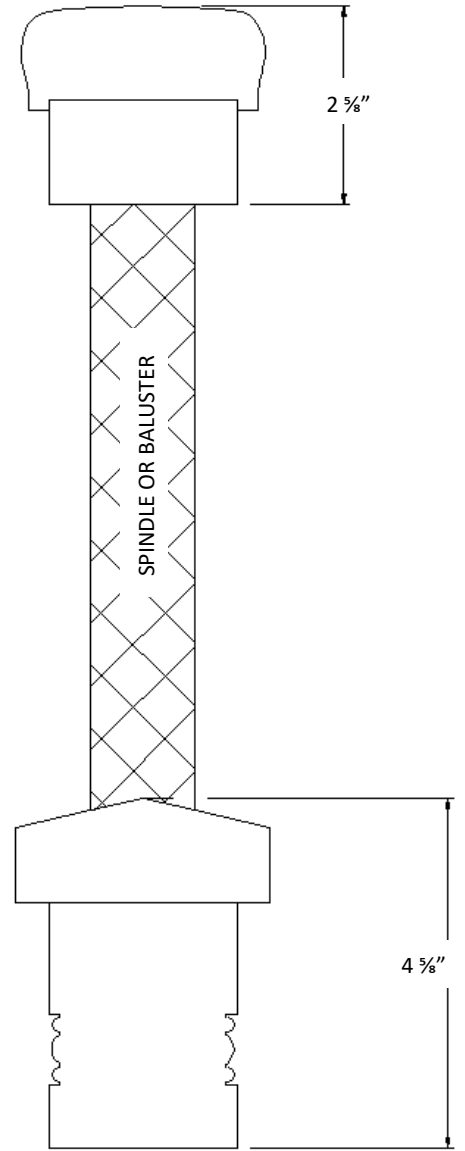

FLAT BOTTOM RAIL

SKIRT

**MATERIAL:** WESTERN CEDAR

**GENERAL NOTES:**  
 - ALL CUSTOM MANUFACTURED  
 AND/OR MODIFIED STANDARD  
 PRODUCTS ARE NON-REFUNDABLE.

310 6<sup>TH</sup> STREET  
 TOWNSEND, MT 59644  
 PHONE: (888) 459-9965

|                             |                            |
|-----------------------------|----------------------------|
| <b>PRODUCT NAME:</b>        | 4-inch 4 Piece Rail System |
| <b>PRODUCT #:</b>           | 4.4RailWC                  |
| <b>PRODUCT DESCRIPTION:</b> | Hand Rail                  |