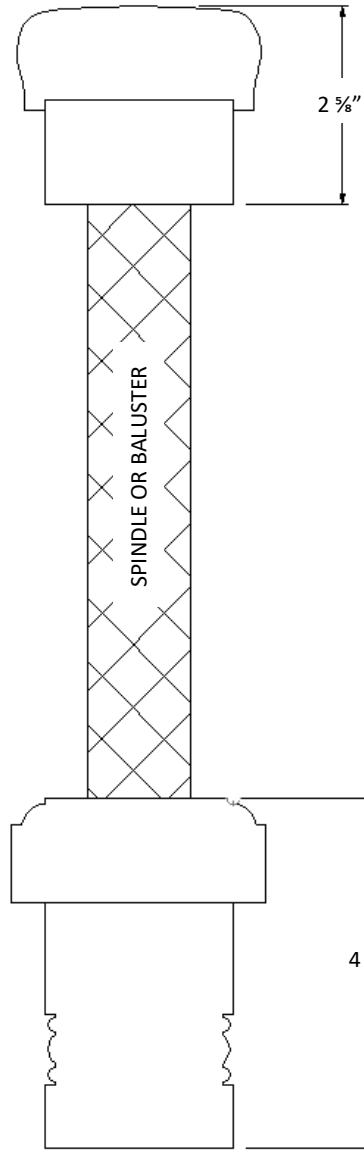

FLAT BOTTOM RAIL

SKIRT

**MATERIAL:** WESTERN CEDAR

**GENERAL NOTES:**  
 - ALL CUSTOM MANUFACTURED  
 AND/OR MODIFIED STANDARD  
 PRODUCTS ARE NON-REFUNDABLE.

310 6<sup>TH</sup> STREET  
 TOWNSEND, MT 59644  
 PHONE: (888) 459-9965

|                             |                            |
|-----------------------------|----------------------------|
| <b>PRODUCT NAME:</b>        | 4-inch 4 Piece Rail System |
| <b>PRODUCT #:</b>           | 4.4RailWC                  |
| <b>PRODUCT DESCRIPTION:</b> | Hand Rail                  |